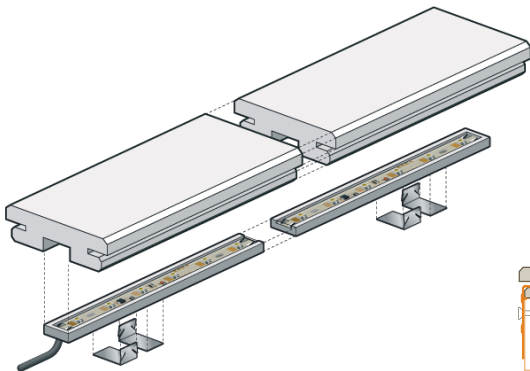

B-fix

Led-board

Manufactured from high quality materials, this lighted deck board will bring warmth, ambience and functionality to all your outdoor renovation projects. Profiled to be installed with the B-Fix One, it installs and connects in a jiffy.

Characteristics

low consumption, 50,000 hr life span

IP67 protection

low voltage (12/24V)

white or coloured (RGB) version

remote intensity and colour control possible

fixed 1 m length or custom length, width 70 mm