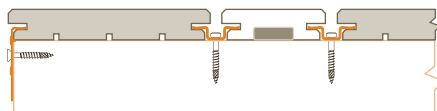

B-fix

Led-board

Manufactured from high quality materials, this lighted deck board will bring warmth, ambience and functionality to all your outdoor renovation projects. Profiled to be installed with the B-Fix One, it installs and connects in a jiffy.

Characteristics

low consumption, 50,000 hr life span

IP67 protection

low voltage (12/24V)

white or coloured (RGB) version

remote intensity and colour control possible

fixed 1 m length or custom length, width 70 mm